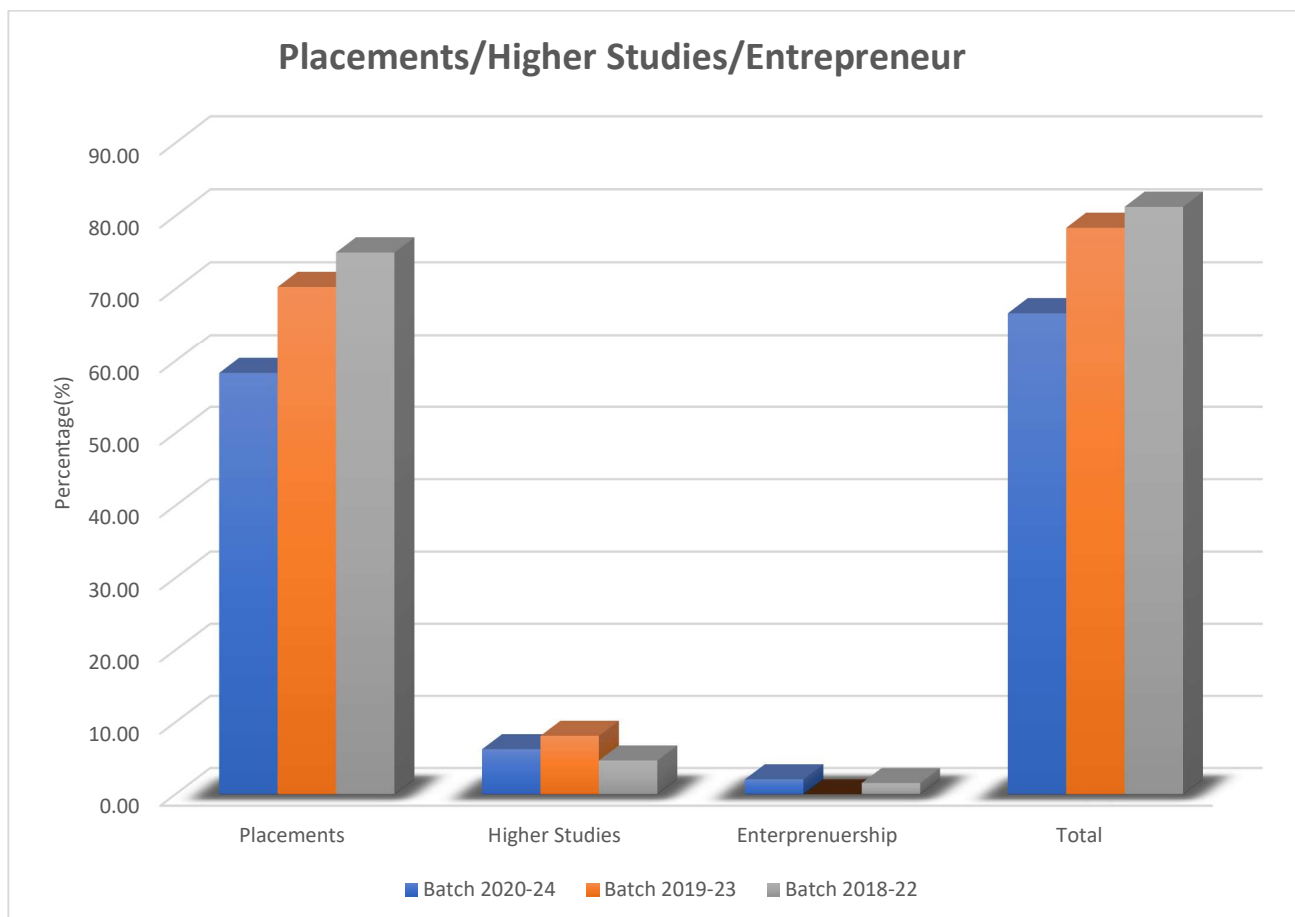

JAIN COLLEGE OF ENGINEERING & RESEARCH BELAGAVI

(Approved by AICTE, New Delhi, Affiliated to VTU, Belagavi)

Department of Electronics and Communication Engineering

	Batch 2020-24	Batch 2019-23	Batch 2018-22
Placements	58.33%	70.27%	75%
Higher Studies	6.25%	8.11%	4.69%
Entrepreneurship	2.08%	0.00%	1.56%
Total	66.67%	78.38%	81.25%